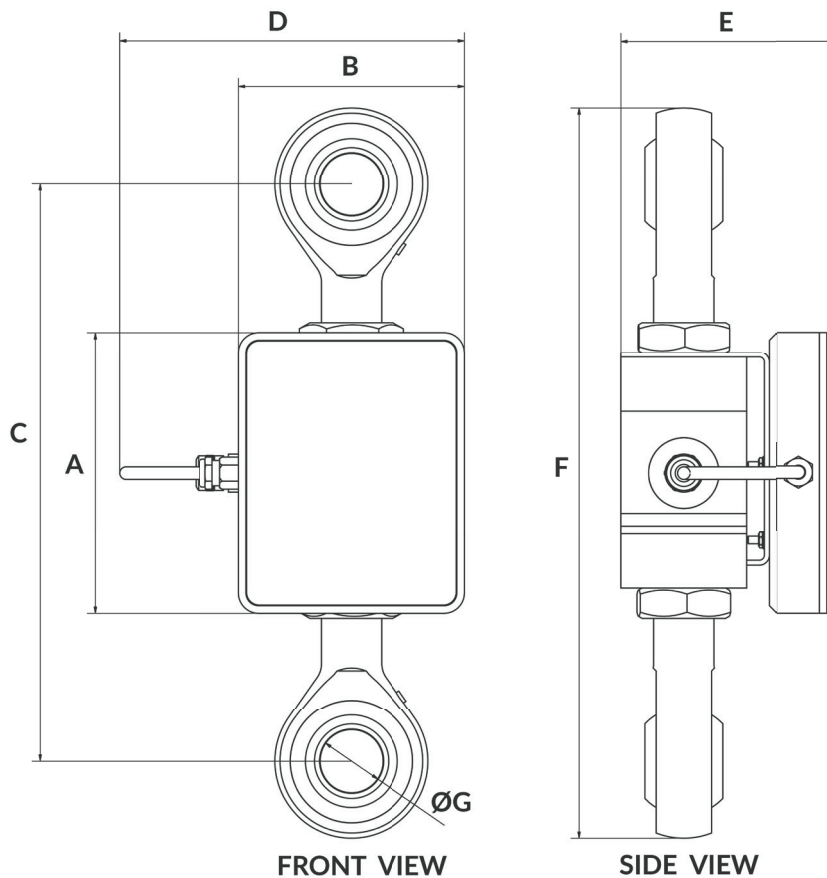

Uni-Link Specifications

Load range	1000 - 5000 kg.
Display	Bright LED
Digit height	14 mm
Digit color	Red
Operating time	16-20 hours (Operating at low temperatures will decrease the operating time)
Operating temp.	-20°C to +50°C
Batteries	Built-in Li-on battery
Charger	High quality USB charger

Uni-Link Dimensions

Item no.	A (mm)	B (mm)	C (mm)	D (mm)	E (mm)	F (mm)	ØG (Ø mm)	Weight (kg.)
UNI-LINK02-1000kg.	112	90	198	133	68	249	20	2.4
UNI-LINK02-2000kg.	112	90	230	137	86	291	26	4.1
UNI-LINK02-5000kg.	112	90	230	137	86	291	26	4.1